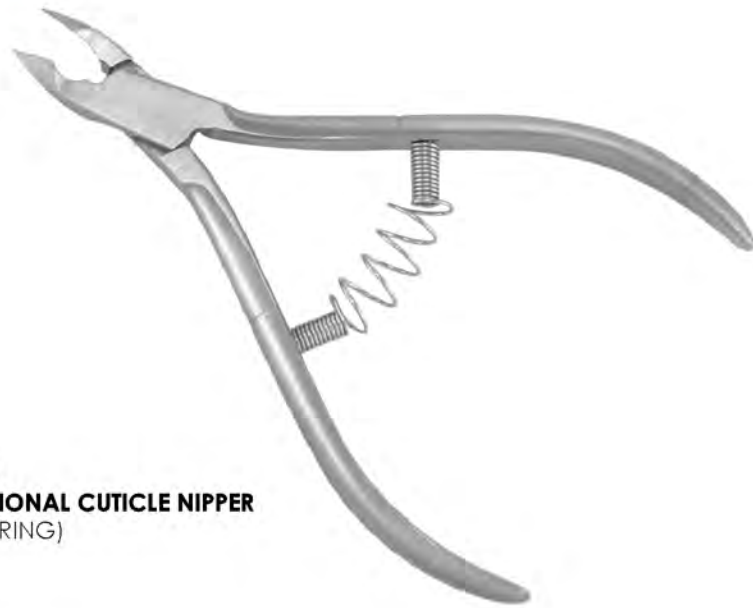

**NS-1914  
PROFESSIONAL CUTICLE NIPPER**  
(SPRING ACTION)

**NS-1928  
PROFESSIONAL CUTICLE NIPPER**  
(BOX JOINT LONG HANDLE)

**NS-1949**  
**NEW STYLE ACRYLIC NIPPER**  
(BOX JOINT DOUBLE SPRING EASY GRIP HANDLE WITH LOCK)

**NS-1950**  
**ACRYLIC NIPPER**

**NS-1947**  
**PROFESSIONAL ACRYLIC NIPPER**  
(DOUBLE SPRING WITH LOCK)

**NS-1948**  
**ACRYLIC NIPPER**

**NS-1943  
PROFESSIONAL CUTICLE NIPPER  
(WITH SPRING)**

**NS-1946  
CUTICLE NIPPER  
(SCISSOR STYLE HANDLE  
FOR EASY TRIMMING OF HAND  
NAILS AND CUTICLES)**