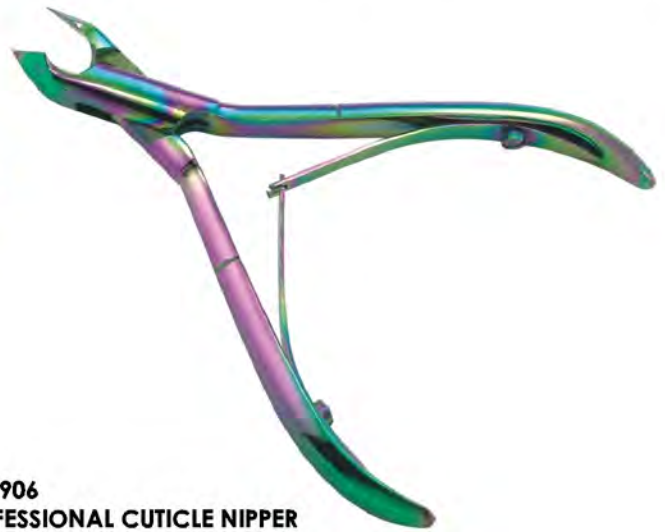

## Cuticle Nipper

**NS-1929  
PROFESSIONAL CUTICLE NIPPER**  
(SCREW JOINT WIRE SPRING)

**NS-1930  
PROFESSIONAL CUTICLE NIPPER**  
(NEW DESIGN HIDDEN SPRING)

**NS-1933  
PREMIUM CUTICLE NIPPER**  
(BOX JOINT)

**NS-1934  
CUTICLE NIPPER**  
(BOX JOINT )

**NS-1935  
CUTICLE NIPPER**  
(BOX JOINT DOUBLE  
AND SINGLE SPRING ROUND STYLE)

**NS-1936  
CUTICLE NIPPER**  
(BOX JOINT DOUBLE SPRING)

**NS-1932  
CUTICLE NIPPER**  
(BOX JOINT HALF GOLD PLATED)